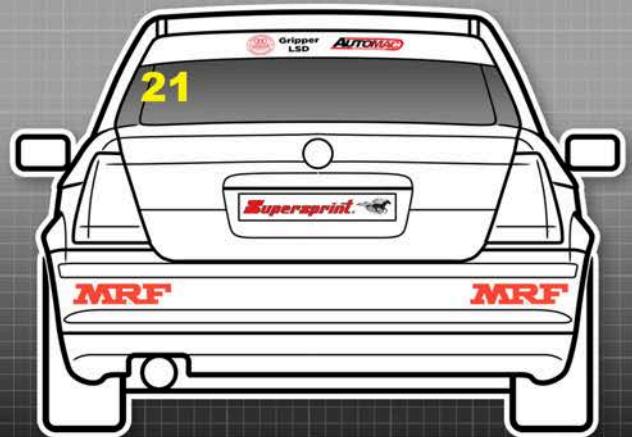

Please ensure graphics are clearly visible and follow the plan exactly.

See championship regulations regarding class designation and race number positioning etc.

BMW CAR CLUB

BMW CCR

Cup Class

Small 750MC decal to be placed on dashboard in view of in-car camera