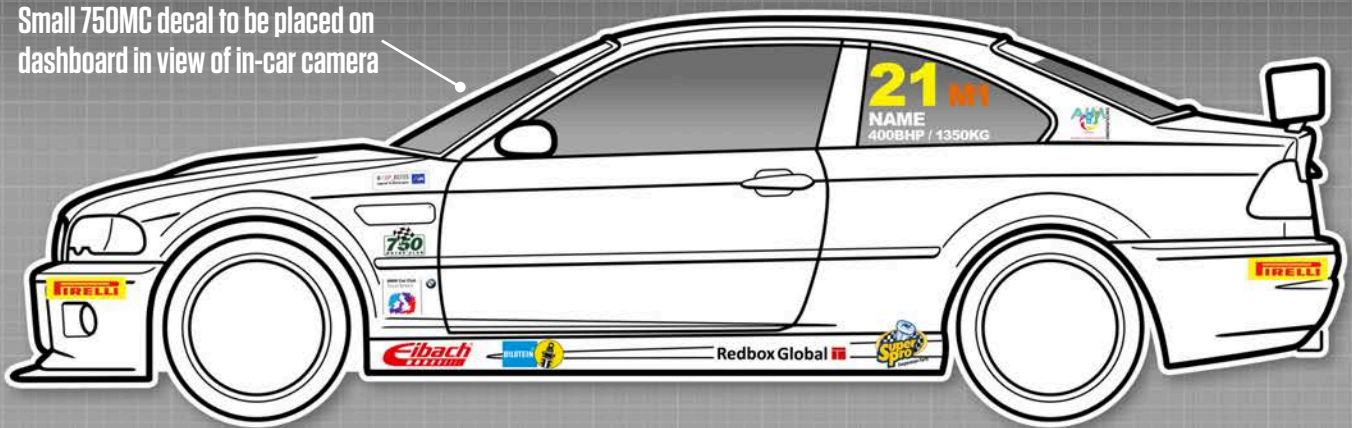

BMW CAR CLUB

BMW CCR

Championship

Small 750MC decal to be placed on dashboard in view of in-car camera

MANDATORY DECALS 2021

FRONT	REAR	SIDE	
1 x BMW CCR sunstrip	1 x Autamac/Gripper sunstrip	2 x 750 Motor Club	2 x Bilstein, 2 x AIM
1 x BMW CCR numberplate	1 x Supersprint numberplate	2 x BMW Car Club UK	2 x Redbox Global
2 x tyre brand fitted	2 x tyre brand fitted	2 x Eibach	2 x Super Pro
			2 x Russ Cockburn memorial

Please ensure graphics are clearly visible and follow the plan exactly.

See championship regulations regarding class designation and race number positioning etc.