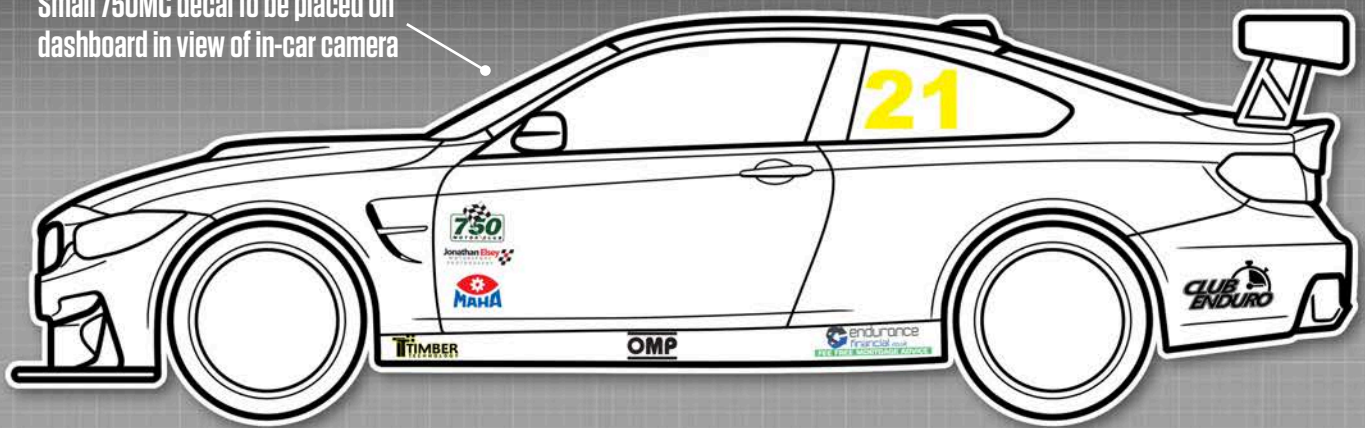

TEGIWA

Club Enduro

Championship

Small 750MC decal to be placed on dashboard in view of in-car camera

Coloured windscreen strip dependent on class (see below)