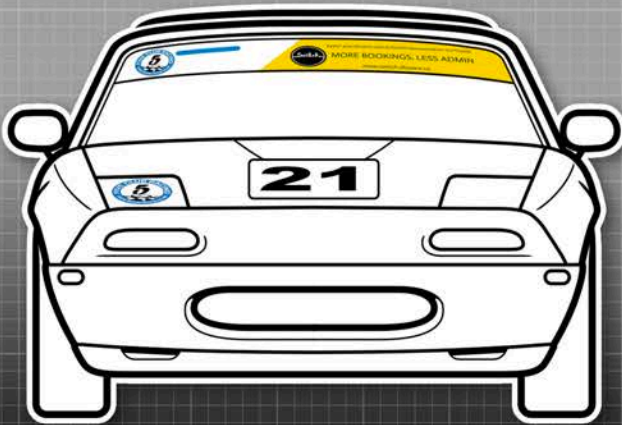

Championship

Small 750MC decal to be placed on dashboard in view of in-car camera

MANDATORY DECALS 2021

FRONT

- 1 x Toyo Tires sunstrip
- 1 x Toyota (numberplate)

REAR

- 1 x Toyota (numberplate)

SIDE

- 2 x 750 Motor Club
- 4 x Toyo Tires (front & rear)

Please ensure graphics are clearly visible and follow the plan as closely as possible.

5 CLUB

MX-5 Cup

Championship

Small 750MC decal to be placed on dashboard in view of in-car camera