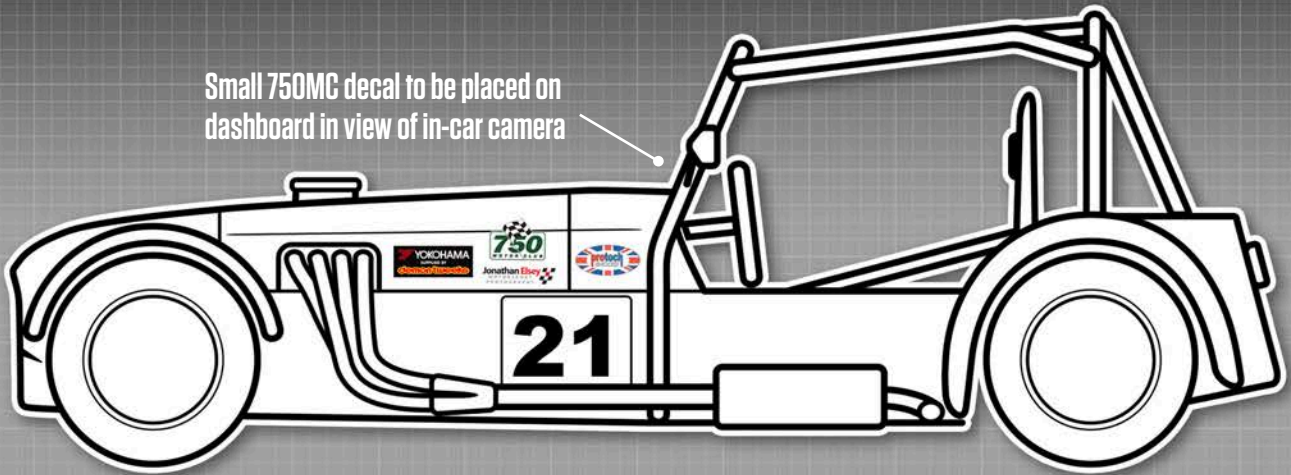

DEMON TWEEDS | YOKOHAMA

Locost

Championship

Small 750MC decal to be placed on dashboard in view of in-car camera

MANDATORY DECALS 2021

FRONT	REAR	SIDE	
1 x Demon Tweeds/Yokohama	1 x Locost (numberplate)	2 x 750 Motor Club	2 x Protech Shocks
1 x Locost (numberplate)		2 x Demon Tweeds/Yokohama	2 x Jon Elsey Photography

Position of all decals are flexible but please ensure graphics are clearly visible.