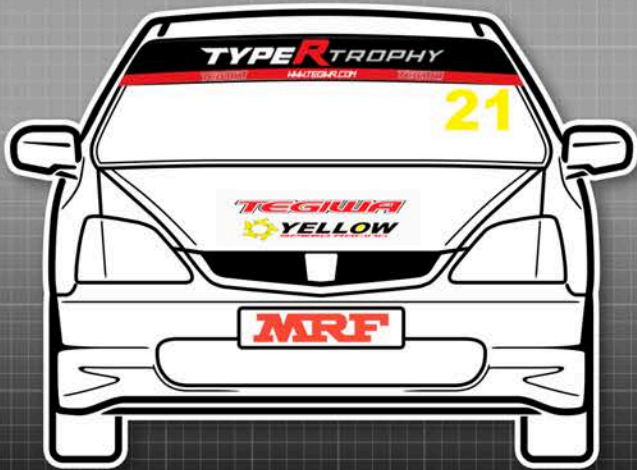

2 x Freaky Parts

Please ensure graphics are clearly visible and follow the plan as closely as possible.

TEGIWA

Type-R Trophy

Championship

Small 750MC decal to be placed on dashboard in view of in-car camera

MANDATORY DECALS 2021

FRONT	REAR	SIDE	
1 x Type-R Trophy sunstrip	1 x MRF (numberplate)	1 x MRF (numberplate)	2 x Motul
1 x Teguiwa (bonnet)	2 x YSR (bumper)	2 x 750 Motor Club	2 x Skunk 2
1 x Yellow Speed (bonnet)	1 x Teguiwa (bumper)	2 x Type-R Trophy	2 x OMP
			2 x PBS
			2 x Yellow Speed Racing
			2 x Performance Clothing