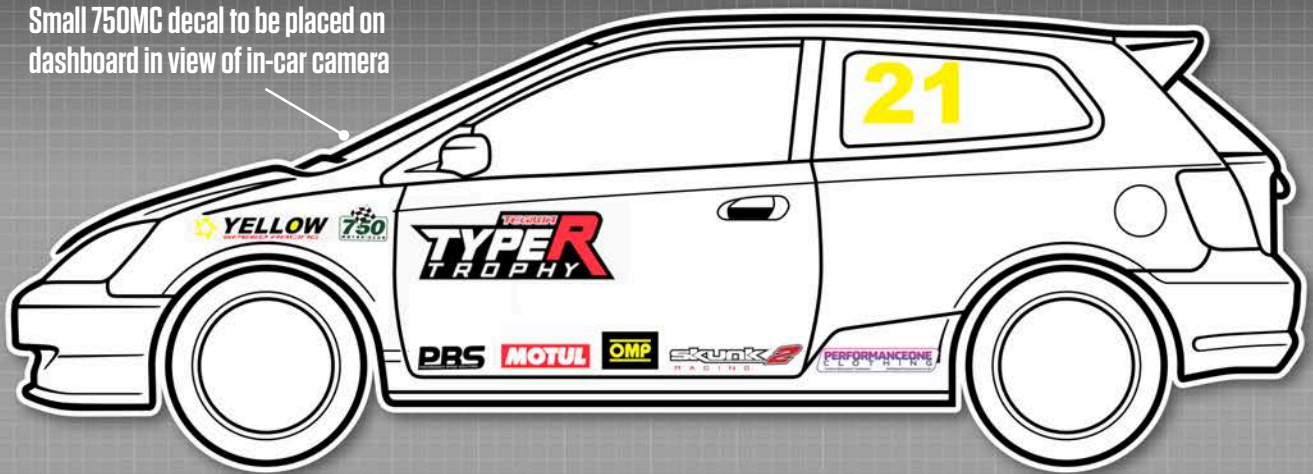

2 x Freaky Parts

Please ensure graphics are clearly visible and follow the plan as closely as possible.

TEGIWA

Type-R Trophy

Championship

Small 750MC decal to be placed on dashboard in view of in-car camera