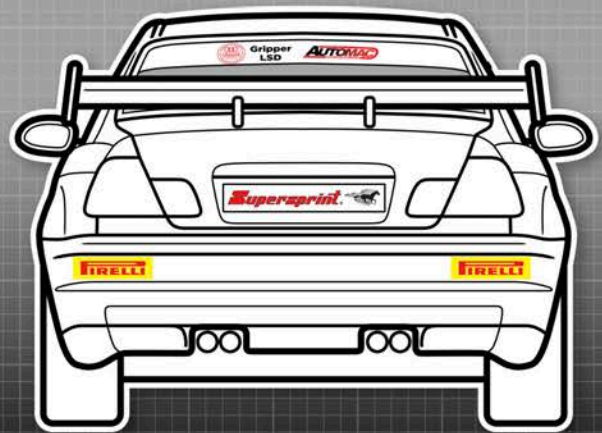

Position of all decals are flexible but please ensure graphics are clearly visible.
NOTE: Optional decals need to be present in order to be eligible for awards.

RLM RACING

Bikesports Championship

Small 750MC decal to be placed on dashboard in view of in-car camera

MANDATORY DECALS 2021

Front
1 x RLM Racing

SIDE
2 x 750 Motor Club

2 x RLM Racing
2 x Jon Elsey Photography

Please ensure graphics are clearly visible and follow the plan as closely as possible.

BMW CAR CLUB

BMW CCR

Championship

Small 750MC decal to be placed on dashboard in view of in-car camera

MANDATORY DECALS 2021

FRONT	REAR	SIDE	
1 x BMW CCR sunstrip	1 x Autamac/Gripper sunstrip	2 x 750 Motor Club	2 x Bilstein, 2 x AIM
1 x BMW CCR numberplate	1 x Supersprint numberplate	2 x BMW Car Club UK	2 x Redbox Global
2 x tyre brand fitted	2 x tyre brand fitted	2 x Eibach	2 x Super Pro
			2 x Russ Cockburn memorial