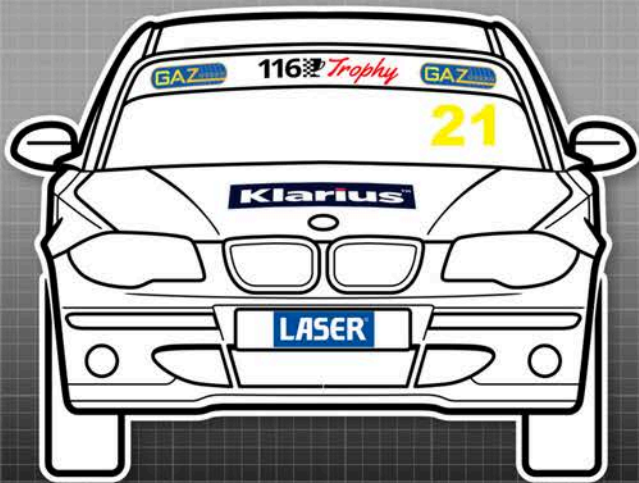

**MANDATORY DECALS
2021**

GAZ SHOCKS

116 Trophy

Race Series

Small 750MC decal to be placed on dashboard in view of in-car camera

MANDATORY DECALS 2021

FRONT / REAR
 1 x Gaz/116 Trophy sunstrip
 1 x Klarius

SIDE
 2x Laser Tools (numberplate)
 2 x 750 Motor Club

2 x Race Car Door Cards
 2 x Pure D-zign
 2 x TTV Racing

2 x End Tuning
 2 x Race Car Radios
 2 x GRID 2 x LH Motorsport

Please ensure graphics are clearly visible and follow the plan exactly.

RACEPARTS

750 Formula

Championship

MANDATORY DECALS 2021

SIDE
2 x 750 Motor Club

2 x Raceparts
2 x Racing Aspirations

2 x Carbinium
2 x Jon Elsey Photography

Position of all decals are flexible but please ensure graphics are clearly visible.