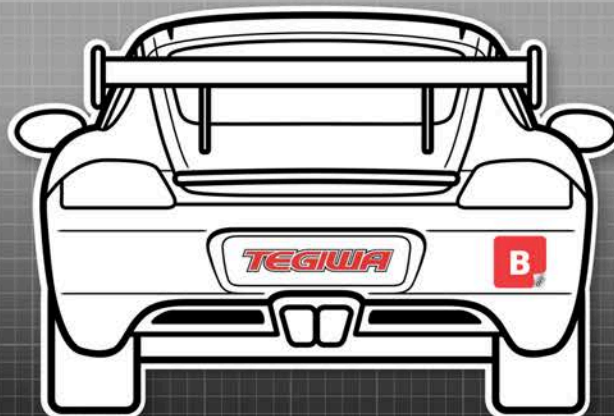

Coloured windscreen strip dependent on class (see below)