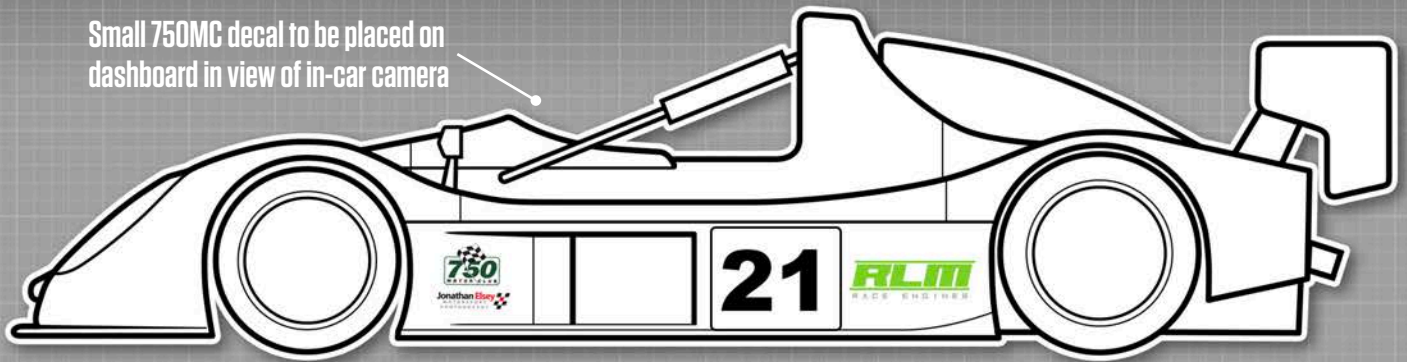

Position of all decals are flexible but please ensure graphics are clearly visible.
NOTE: Optional decals need to be present in order to be eligible for awards.

RLM RACING

Bikesports Championship

Small 750MC decal to be placed on dashboard in view of in-car camera