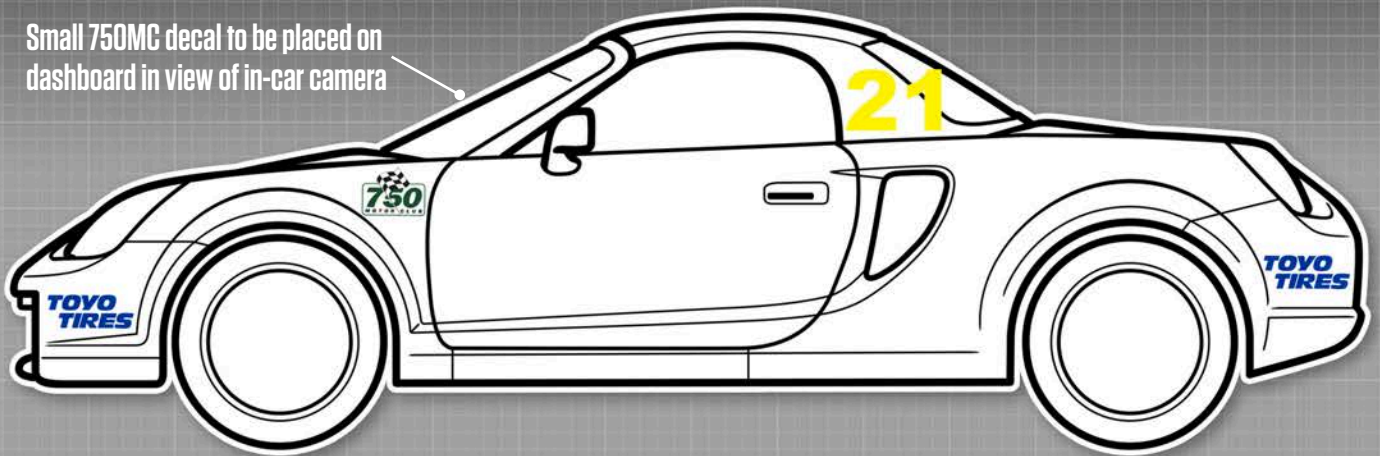

TOYO TIRES | TOYOTA

Toyota MR2

Championship

Small 750MC decal to be placed on dashboard in view of in-car camera

MANDATORY DECALS 2021

FRONT

- 1 x Toyo Tires sunstrip
- 1 x Toyota (numberplate)

REAR

- 1 x Toyota (numberplate)

SIDE

- 2 x 750 Motor Club
- 4 x Toyo Tires (front & rear)

Please ensure graphics are clearly visible and follow the plan as closely as possible.