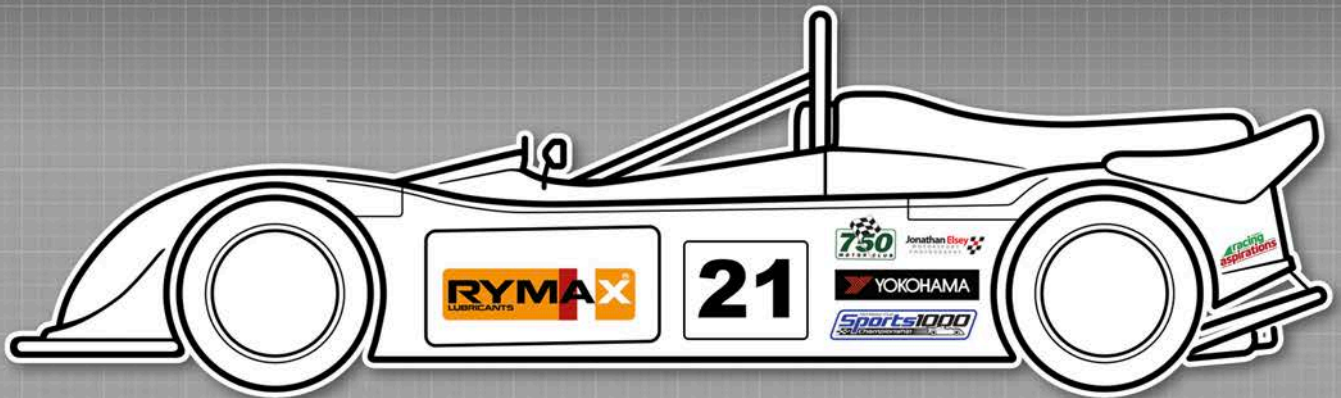

■ Sunstrip exception will only be given to cars racing in another 750MC formula on the same race weekend.

Key for Roadsports class colour coding

RYMAX LUBRICANTS

Sports 1000

Championship

Small 750MC decal to be placed on dashboard in view of in-car camera