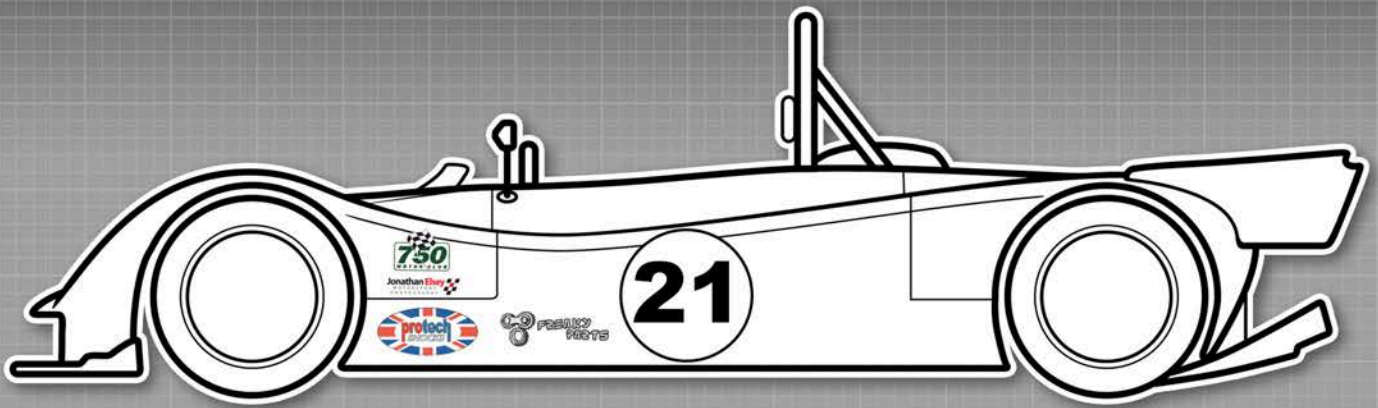

PROTECH SHOCKS

Sport Specials

Championship