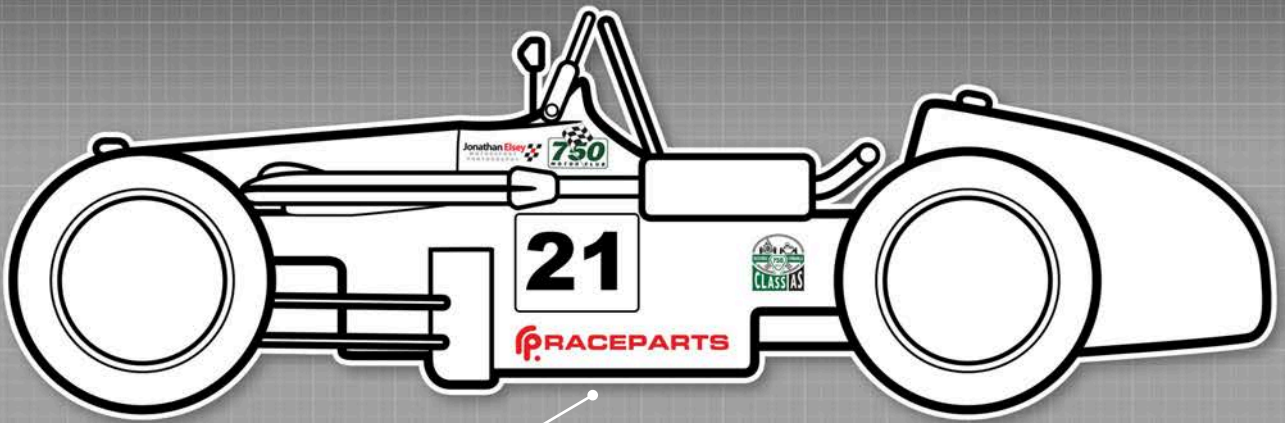

Race Series

NOTE: Smaller Raceparts decals available

MANDATORY DECALS 2021

SIDE
2 x 750 Motor Club

2 x Raceparts
2 x Jon Elsey Photography

2 x H750F Class A, C or AS
graphic

Position of all decals are flexible but please ensure graphics are clearly visible.