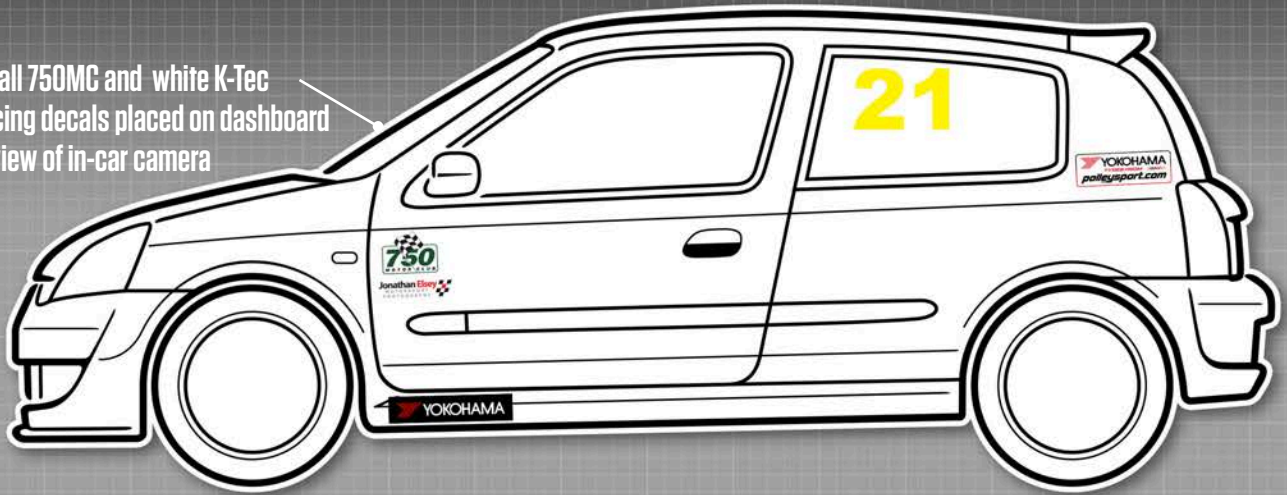

2 x Jon Elsey Photography

Please ensure graphics are clearly visible and follow the plan as closely as possible.

K-TEC RACING

Clio 182

Championship

Small 750MC and white K-Tec Racing decals placed on dashboard in view of in-car camera