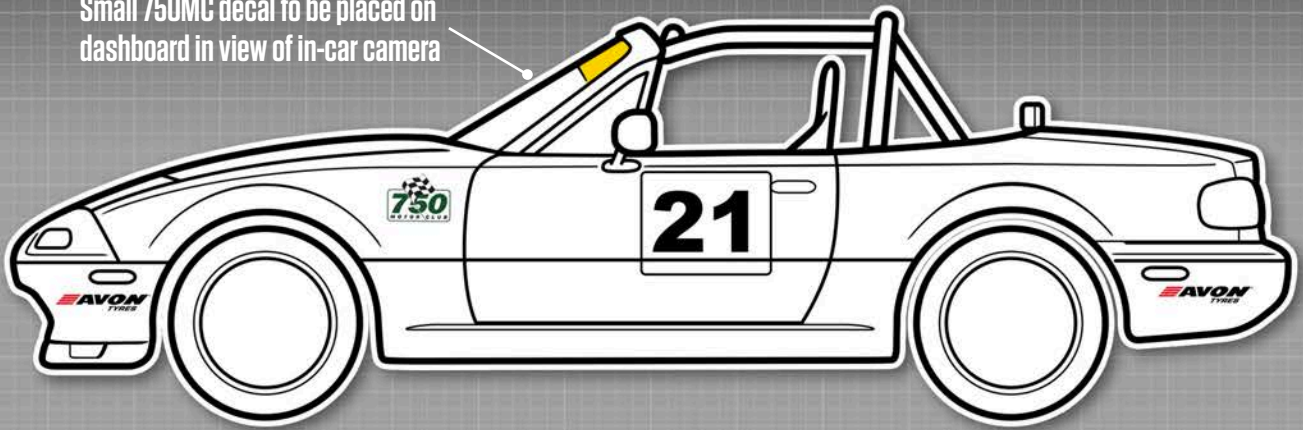

- 2 x 750 Motor Club
- 4 x Toyo Tires (front & rear)

Please ensure graphics are clearly visible and follow the plan as closely as possible.

5 CLUB

MX-5 Cup

Championship

Small 750MC decal to be placed on dashboard in view of in-car camera