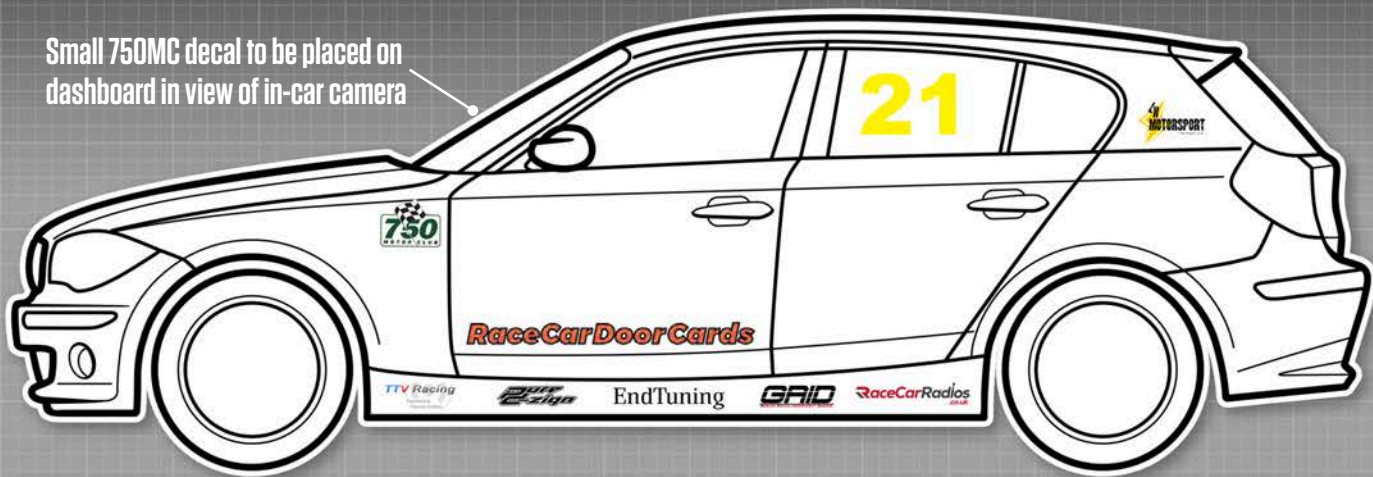

**MANDATORY DECALS
2021**

GAZ SHOCKS

116 Trophy

Race Series

Small 750MC decal to be placed on dashboard in view of in-car camera

MANDATORY DECALS 2021

FRONT / REAR
 1 x Gaz/116 Trophy sunstrip
 1 x Klarius

SIDE
 2x Laser Tools (numberplate)
 2 x 750 Motor Club