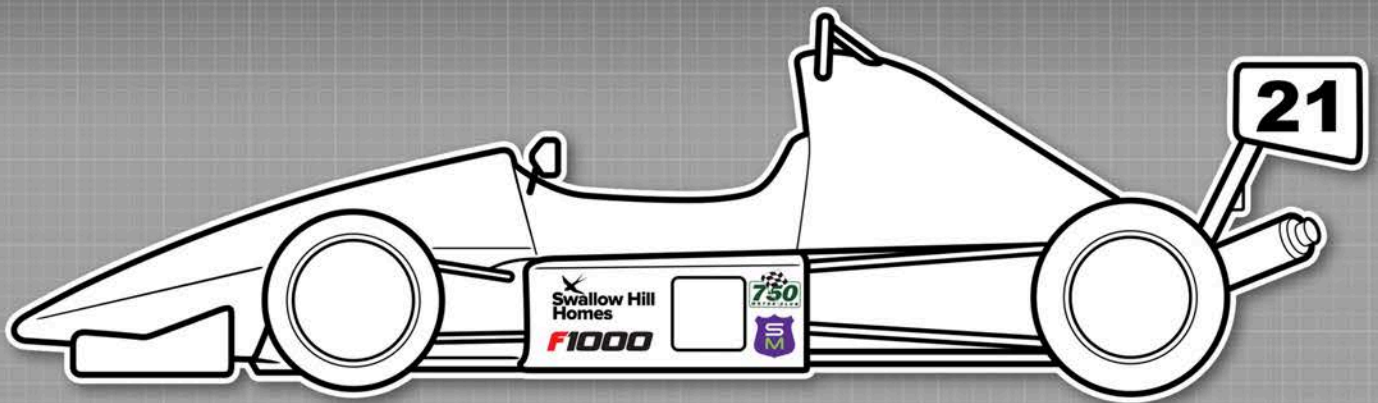

■ Sunstrip exception will only be given to cars racing in another 750MC formula on the same race weekend.

Key for Club Enduro class colour coding

SWALLOW HILL HOMES

F1000

Championship

PLEASE NOTE: New numbering sizes for 2021 – please see F1000 regulations