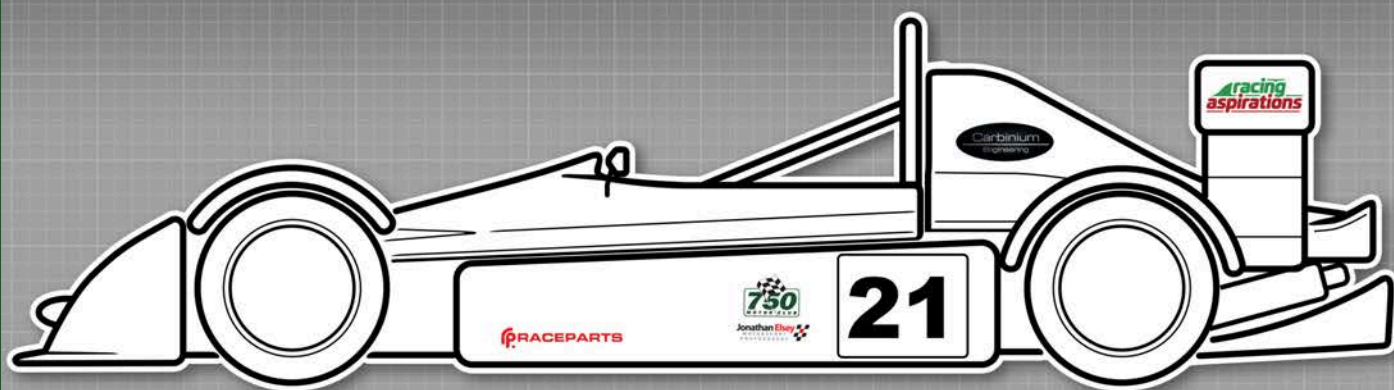

Championship

MANDATORY DECALS 2021

SIDE
2 x 750 Motor Club

2 x Raceparts
2 x Racing Aspirations

2 x Carbinium
2 x Jon Elsey Photography

Position of all decals are flexible but please ensure graphics are clearly visible.