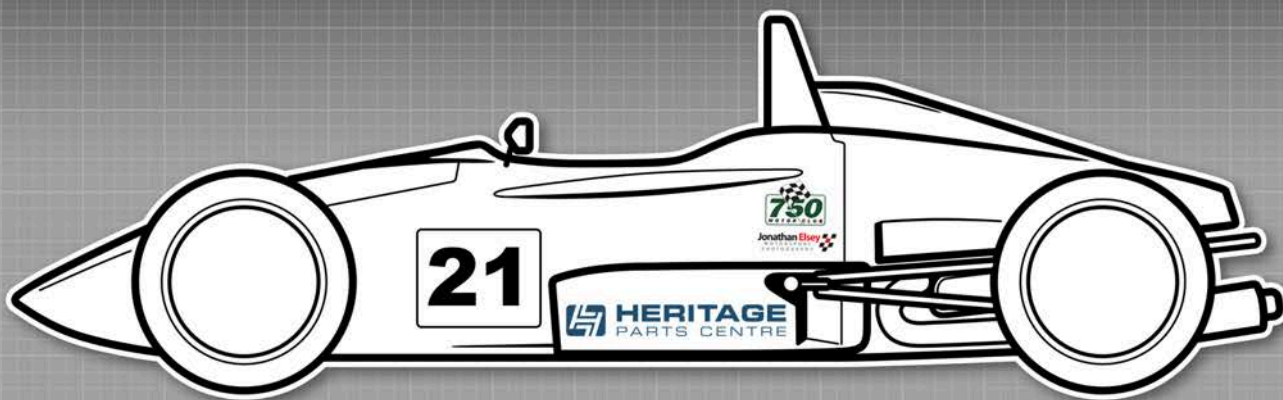

HERITAGE PARTS CENTRE

Formula Vee

Championship

MANDATORY DECALS 2021

FRONT

1 x Heritage Parts Centre

SIDE

2 x 750 Motor Club

2 x Heritage Parts Centre

2 x Jon Elsey Photography

Please ensure graphics are clearly visible and follow the plan as closely as possible.

■ Decals are available in optional colours.