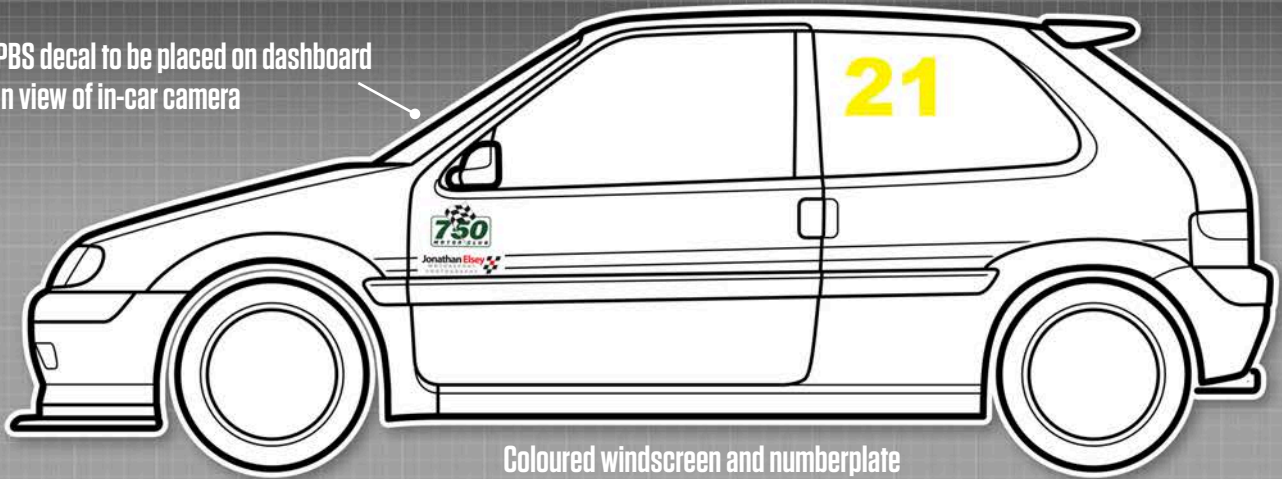

PBS BRAKES

Hot Hatch

Championship

PBS decal to be placed on dashboard
in view of in-car camera

Coloured windscreen and numberplate
strips dependent on class