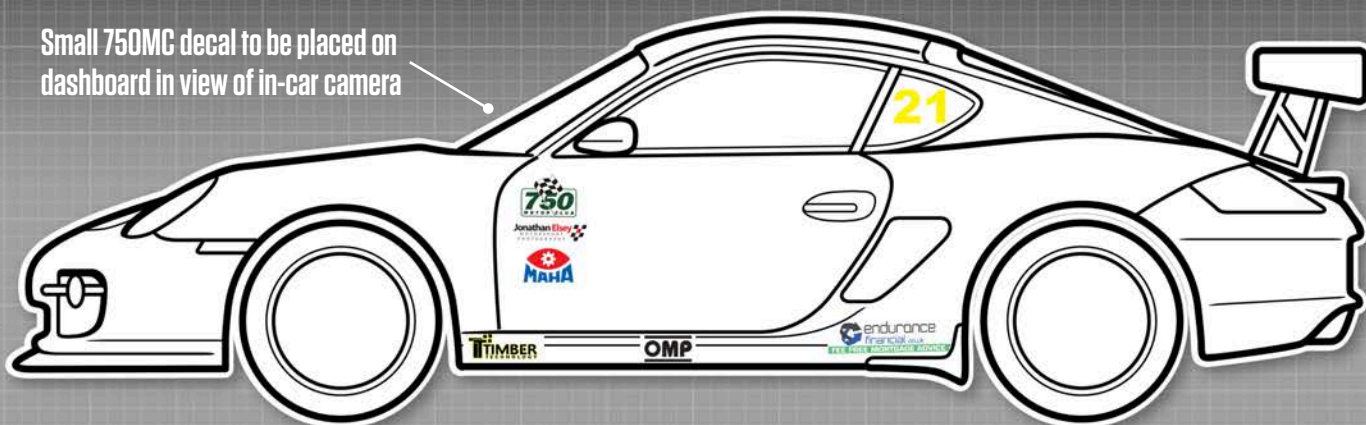

TEGIWA

Roadsports Series

Small 750MC decal to be placed on dashboard in view of in-car camera