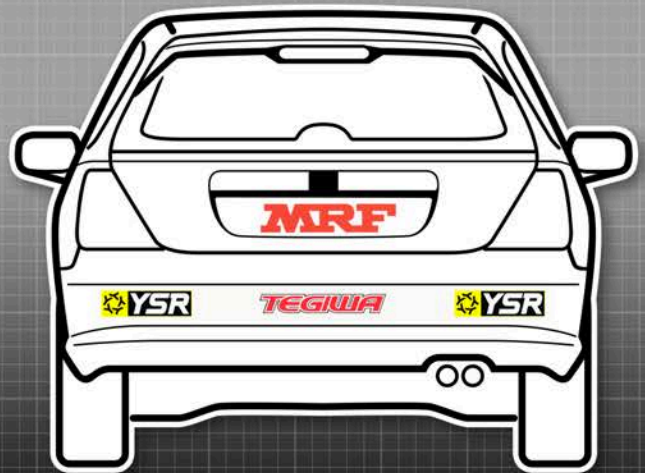

PROTECH SHOCKS

Sport Specials

Championship

Small 750MC decal to be placed on dashboard in view of in-car camera

MANDATORY DECALS 2021

SIDE
2 x 750 Motor Club

2 x Protech Shocks

2 x Jon Elsey Photography

2 x Freaky Parts

Please ensure graphics are clearly visible and follow the plan as closely as possible.

TEGIWA

Type-R Trophy

Championship

Small 750MC decal to be placed on dashboard in view of in-car camera