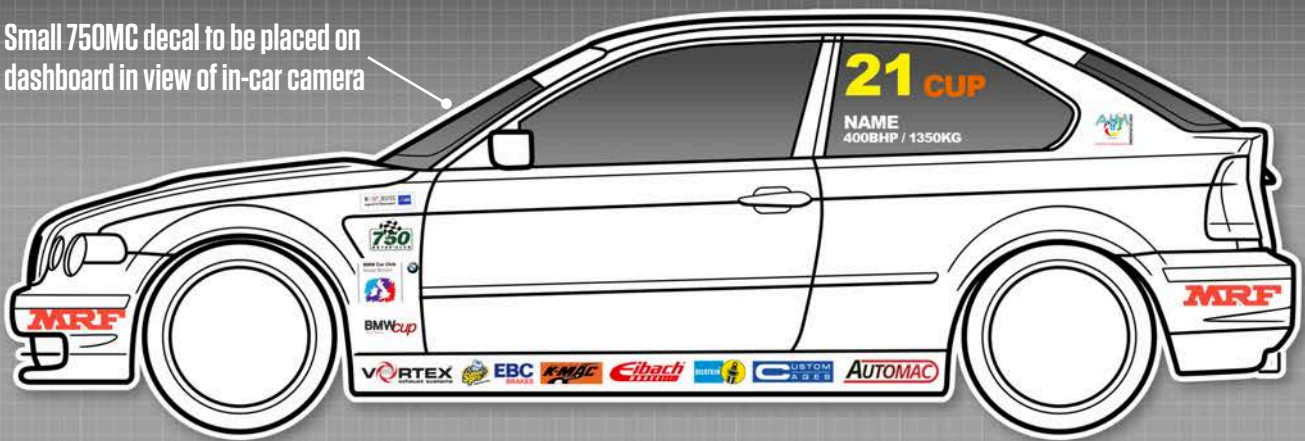

BMW CCR

Championship

Small 750MC decal to be placed on dashboard in view of in-car camera

MANDATORY DECALS 2021

FRONT	REAR	SIDE	
1 x BMW CCR sunstrip	1 x Autamac/Gripper sunstrip	2 x 750 Motor Club	2 x Bilstein, 2 x AIM
1 x BMW CCR numberplate	1 x Supersprint numberplate	2 x BMW Car Club UK	2 x Redbox Global
2 x tyre brand fitted	2 x tyre brand fitted	2 x Eibach	2 x Super Pro
			2 x Russ Cockburn memorial

Please ensure graphics are clearly visible and follow the plan exactly.

See championship regulations regarding class designation and race number positioning etc.

BMW CAR CLUB

BMW CCR

Cup Class

Small 750MC decal to be placed on dashboard in view of in-car camera