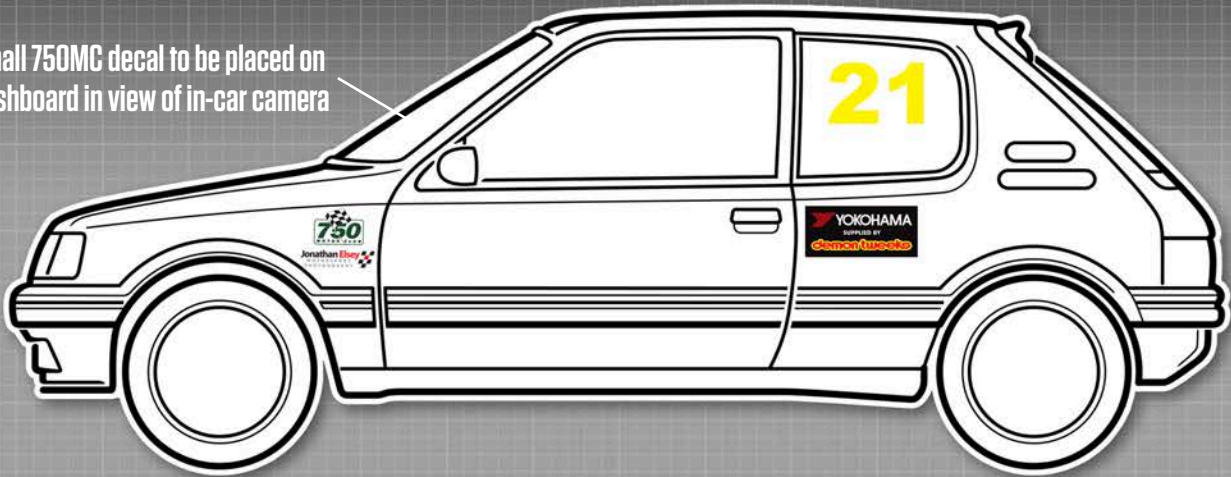

Please ensure graphics are clearly visible and follow the plan exactly.

See championship regulations regarding class designation and race number positioning etc.

DEMON TWEETS | YOKOHAMA

Classic Stock Hatch

Championship

Small 750MC decal to be placed on dashboard in view of in-car camera

MANDATORY DECALS 2021

Front / Rear
1 x Demon Tweets/Yokohama sunstrip

2 x Classic Stock Hatch numberplate

SIDE
2 x 750 Motor Club
2 x Demon Tweets/Yokohama