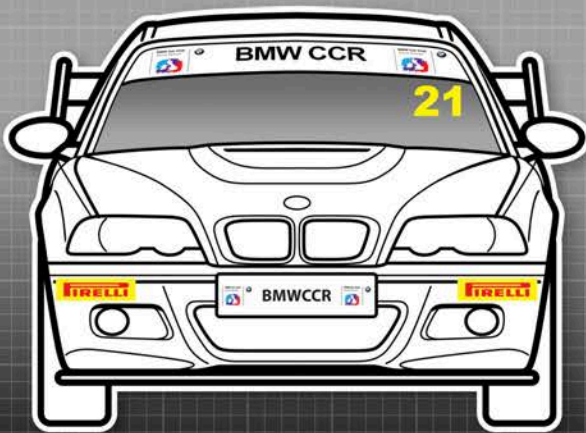

Position of all decals are flexible but please ensure graphics are clearly visible.
NOTE: Optional decals need to be present in order to be eligible for awards.

RLM RACING

Bikesports Championship

Small 750MC decal to be placed on dashboard in view of in-car camera

MANDATORY DECALS 2021

Front
1 x RLM Racing

SIDE
2 x 750 Motor Club

2 x RLM Racing
2 x Jon Elsey Photography

Please ensure graphics are clearly visible and follow the plan as closely as possible.

BMW CAR CLUB

BMW CCR

Championship

Small 750MC decal to be placed on dashboard in view of in-car camera

MANDATORY DECALS 2021

FRONT	REAR	SIDE	
1 x BMW CCR sunstrip	1 x Autamac/Gripper sunstrip	2 x 750 Motor Club	2 x Bilstein, 2 x AIM
1 x BMW CCR numberplate	1 x Supersprint numberplate	2 x BMW Car Club UK	2 x Redbox Global
2 x tyre brand fitted	2 x tyre brand fitted	2 x Eibach	2 x Super Pro
			2 x Russ Cockburn memorial