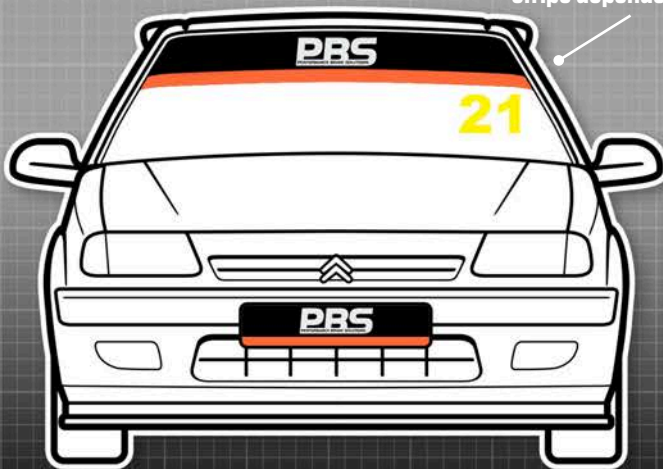

Race Series

NOTE: Smaller Raceparts decals available

MANDATORY DECALS 2021

SIDE
2 x 750 Motor Club

2 x Raceparts
2 x Jon Elsey Photography

2 x H750F Class A, C or AS
graphic

Position of all decals are flexible but please ensure graphics are clearly visible.

PBS BRAKES

Hot Hatch

Championship

PBS decal to be placed on dashboard
in view of in-car camera

Coloured windscreen and numberplate
strips dependent on class

MANDATORY DECALS 2021

FRONT
1 x PBS sunstrip
1 x PBS numberplate