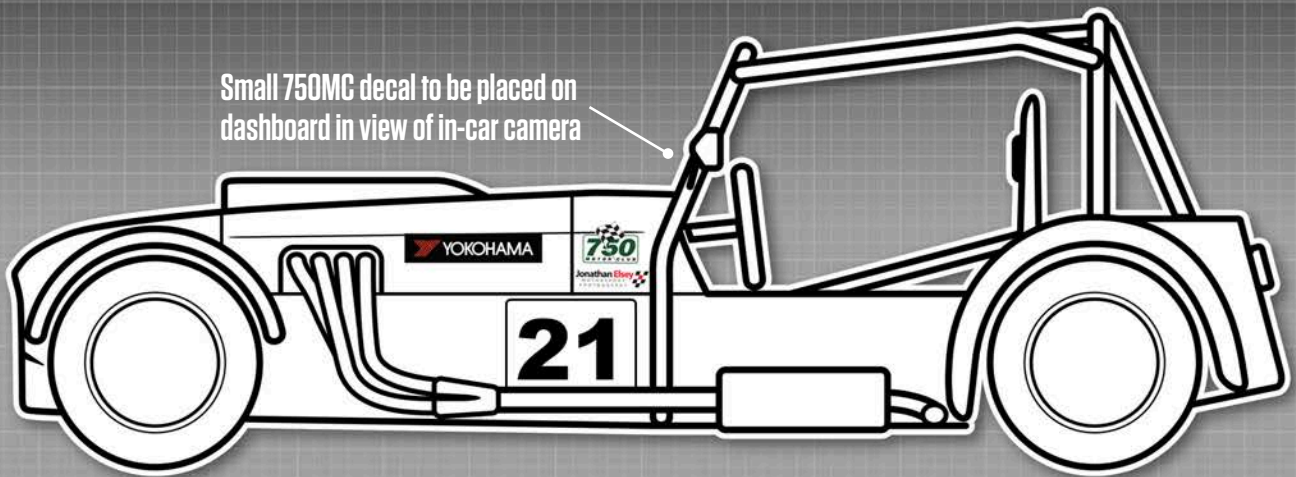

YOKOHAMA

Ma7da

Championship

Small 750MC decal to be placed on dashboard in view of in-car camera

MANDATORY DECALS 2021

FRONT

1 x Ma7da numberplate

REAR

1 x Ma7da numberplate

SIDE

2 x 750 Motor Club

2 x Yokohama

2 x Jon Elsey Photography

Position of all decals are flexible but please ensure graphics are clearly visible.