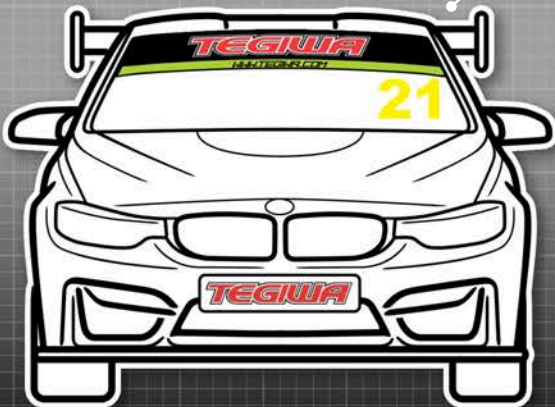

MANDATORY DECALS 2021

Front / Rear
1 x K-Tec Racing sunstrip
1 x K-Tec Racing rear sunstrip

SIDE
2 x 750 Motor Club
2 x Yokohama

2 x PolleySport Yokohama
2 x Jon Elsey Photography

Please ensure graphics are clearly visible and follow the plan as closely as possible.

TEGIWA

Club Enduro

Championship

Small 750MC decal to be placed on dashboard in view of in-car camera

Coloured windscreen strip dependent on class (see below)

MANDATORY DECALS 2021

Front / Rear
 1 x Tegiwa sunstrip
 2 x Tegiwa numberplate

1 x Class identification (rear)
SIDE
 2 x 750 Motor Club

2 x Club Enduro
 2 x Endurance Financial
 2 x Timber Technology

2 x OMP
 2 x Maha
 2 x Jon Elsey Photography

Please ensure graphics are clearly visible and follow the plan as closely as possible.